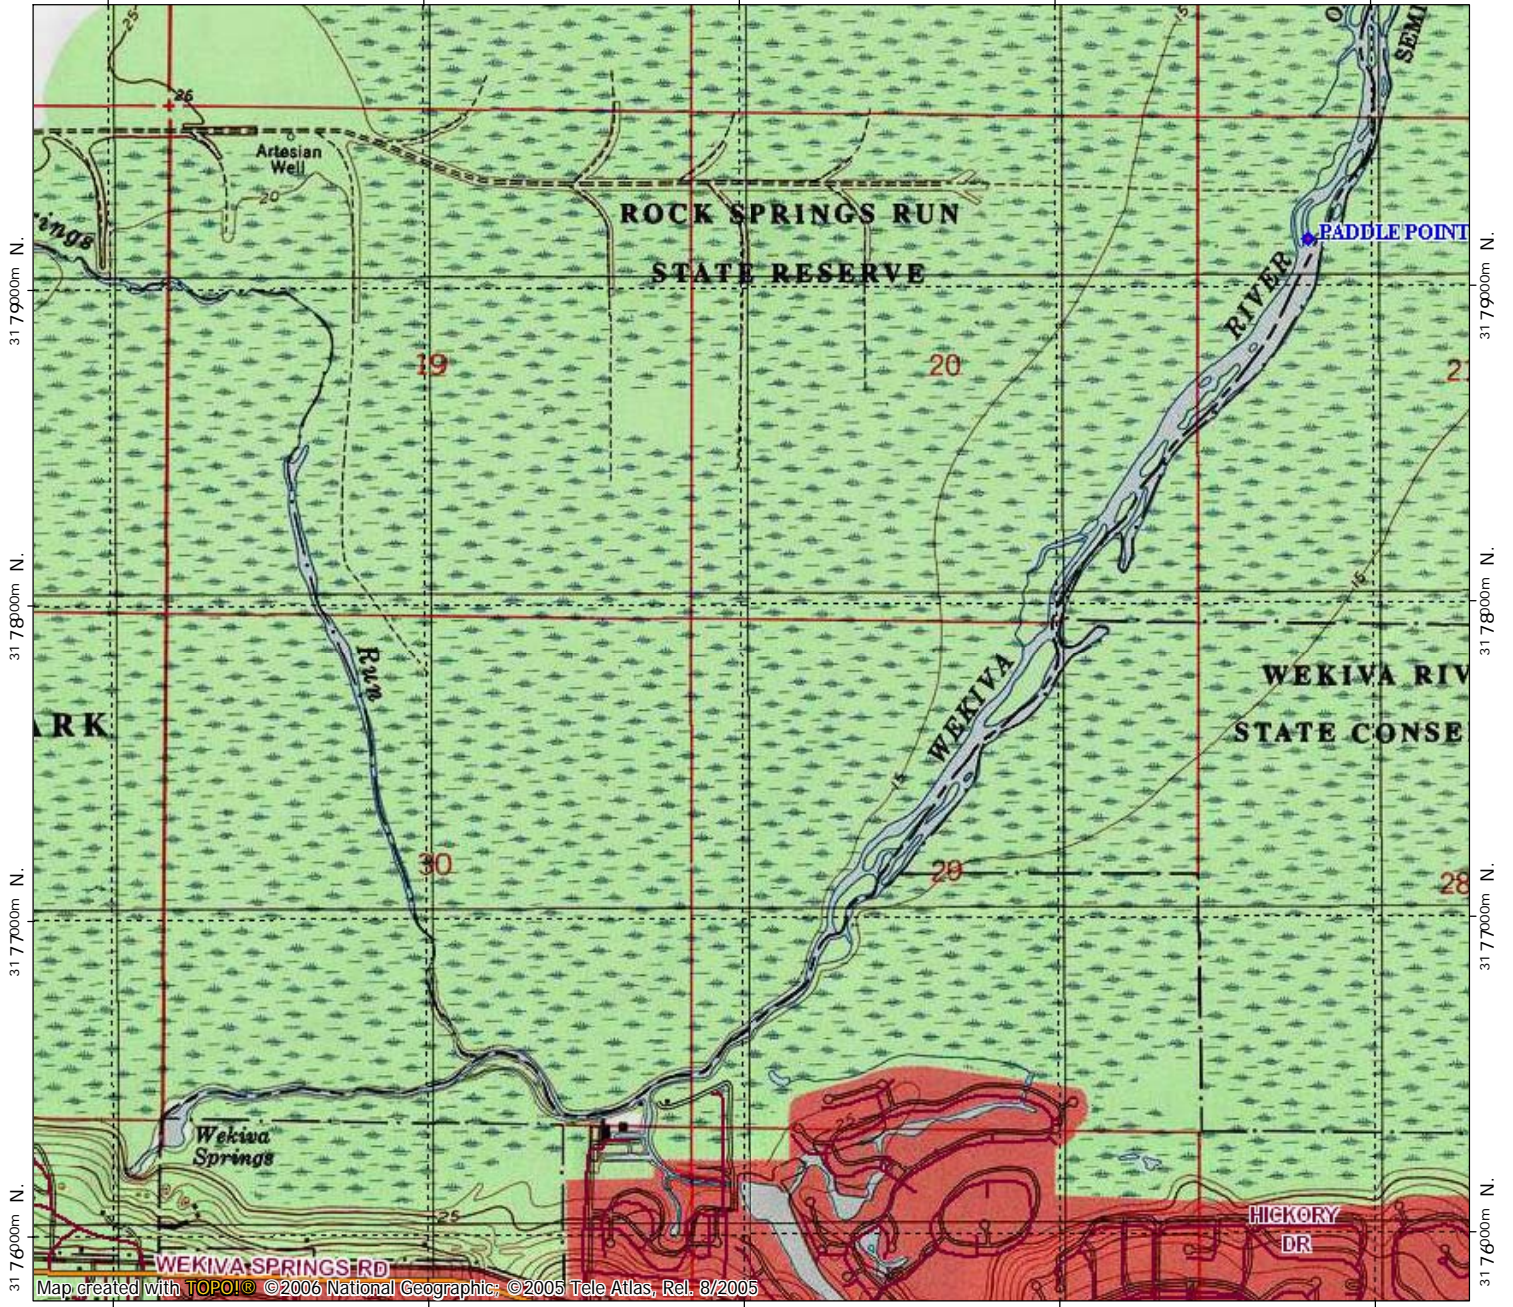

TOPO! map printed on 12/29/14 from "Untitled.tpo"

455000m E. 456000m E. 457000m E. 458000m E. WGS84 Zone 17R 459000m E.

Map created with TOPO! © 2006 National Geographic © 2005 Tele Atlas, Rel. 8/2005

455000m E. 456000m E. 457000m E. 458000m E. WGS84 Zone 17R 459000m E.